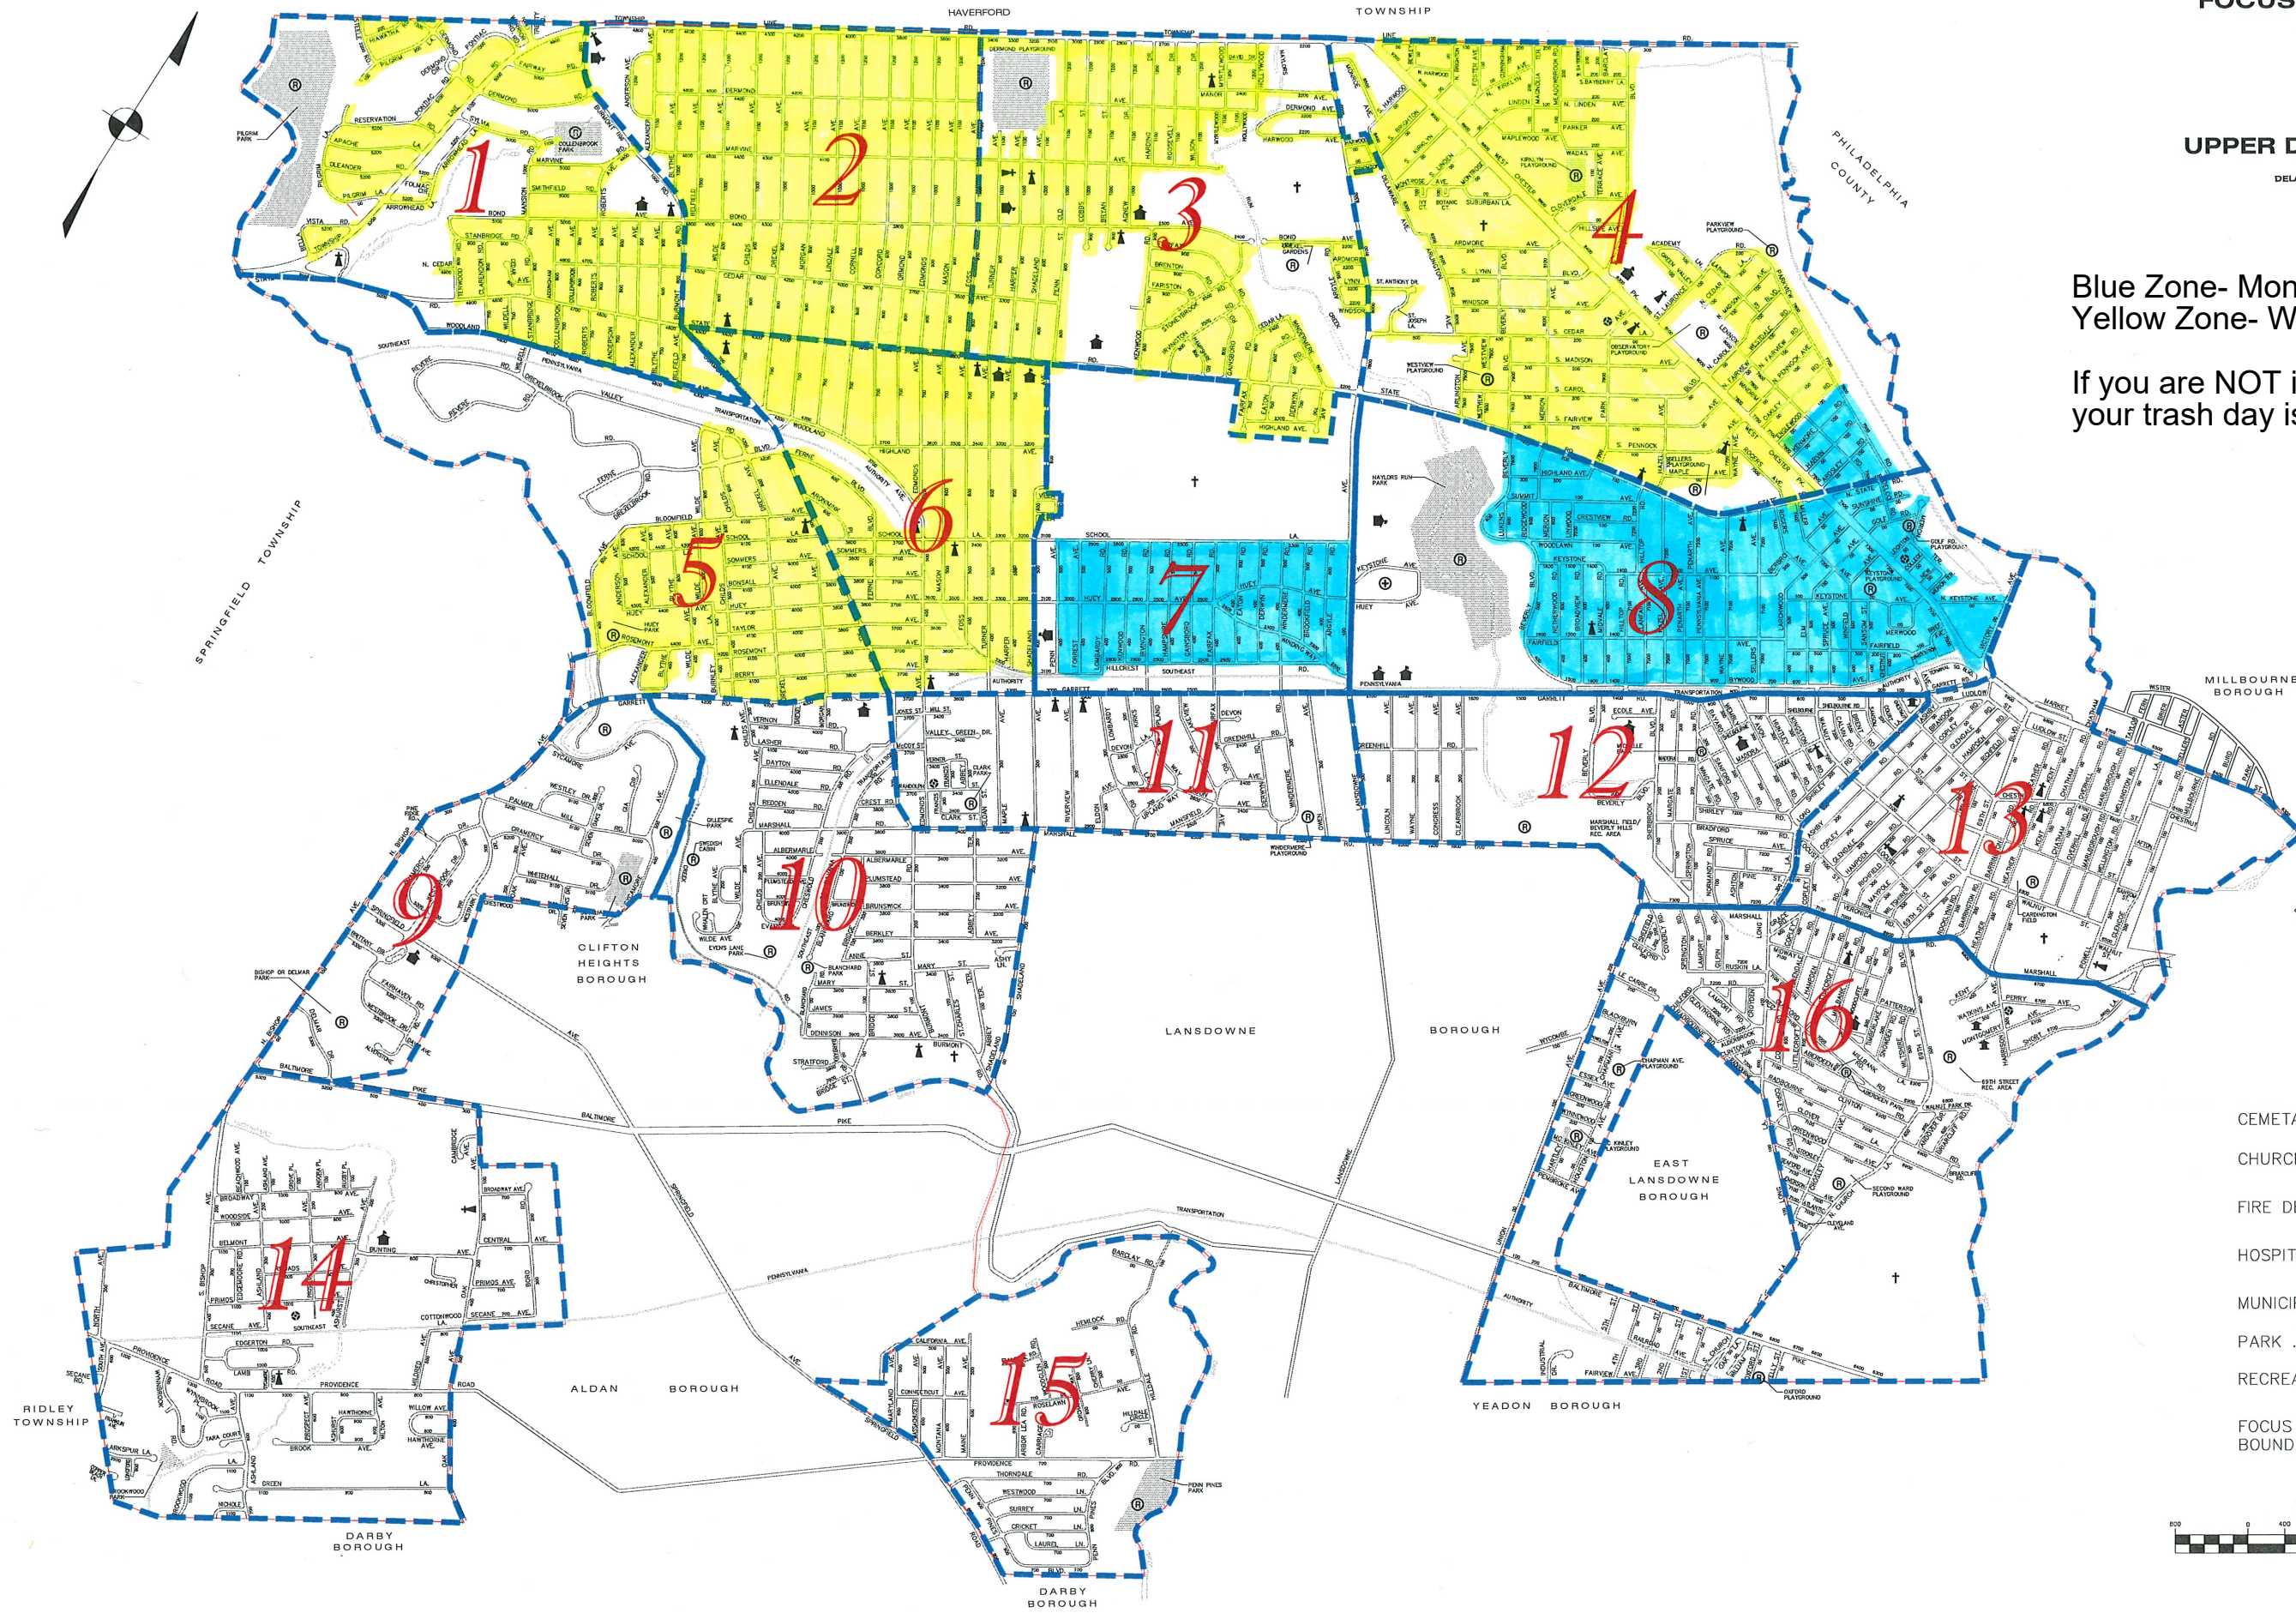

FOCUS SECTORS MAP

UPPER DARBY TOWNSHIP

DELAWARE COUNTY, PENNSYLVANIA
DEPARTMENT OF PUBLIC WORKS
MARCH 2020

Blue Zone- Monday trash
Yellow Zone- Wednesday trash

If you are NOT in a colored zone,
your trash day is normal.

LEGEND

- CEMETARY †
- CHURCH ⚔
- FIRE DEPARTMENT ⚡
- HOSPITAL ⊕
- MUNICIPAL BUILDING 🏛
- PARK 🌳
- RECREATION AREA Ⓡ
- FOCUS SECTOR BOUNDARY ■■■■

GRAPHIC SCALE